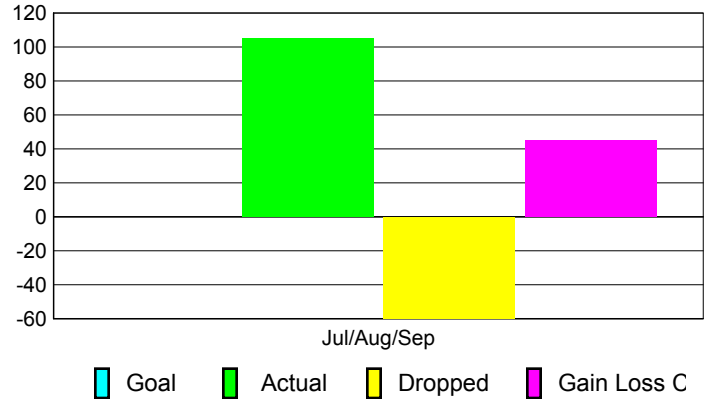

**Club Results 2010-2011**

Goal, New, Dropped, Gain/Loss

**Comparison of Club Gain/Loss**

Current Year Compared to the Previous Year

**YTD Status Quo Clubs 2010-2011**

Status Quo Clubs Compared to Status Quo Members

**MEMBERSHIP**

Membership Results  
2010-2011

Membership  
2009-2010

Month	Net Memb Goal	Actual New Memb	Actual Dropped Memb	Gain/Loss of Memb	Gain/Loss of Memb
Jul/Aug/Sep	0	105	-60	45	-8
<b>Totals</b>	<b>0</b>	<b>105</b>	<b>-60</b>	<b>45</b>	<b>-8</b>

**Membership Results 2010-2011**

Goal, New, Dropped, Gain/Loss

**Comparison of Membership Gain/Loss**

Current Year Compared to the Previous Year

**Gender Comparison 2010-2011**

Male Female