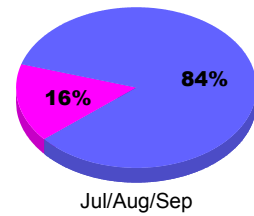

**MEMBERSHIP**

Membership Results  
2010-2011

Membership  
2009-2010

Month	Net Memb Goal	Actual New Memb	Actual Dropped Memb	Gain/Loss of Memb	Gain/Loss of Memb
Jul/Aug/Sep	0	105	-60	45	-8
<b>Totals</b>	<b>0</b>	<b>105</b>	<b>-60</b>	<b>45</b>	<b>-8</b>

**Membership Results 2010-2011**

Goal, New, Dropped, Gain/Loss

**Comparison of Membership Gain/Loss**

Current Year Compared to the Previous Year

**Gender Comparison 2010-2011**

Male Female